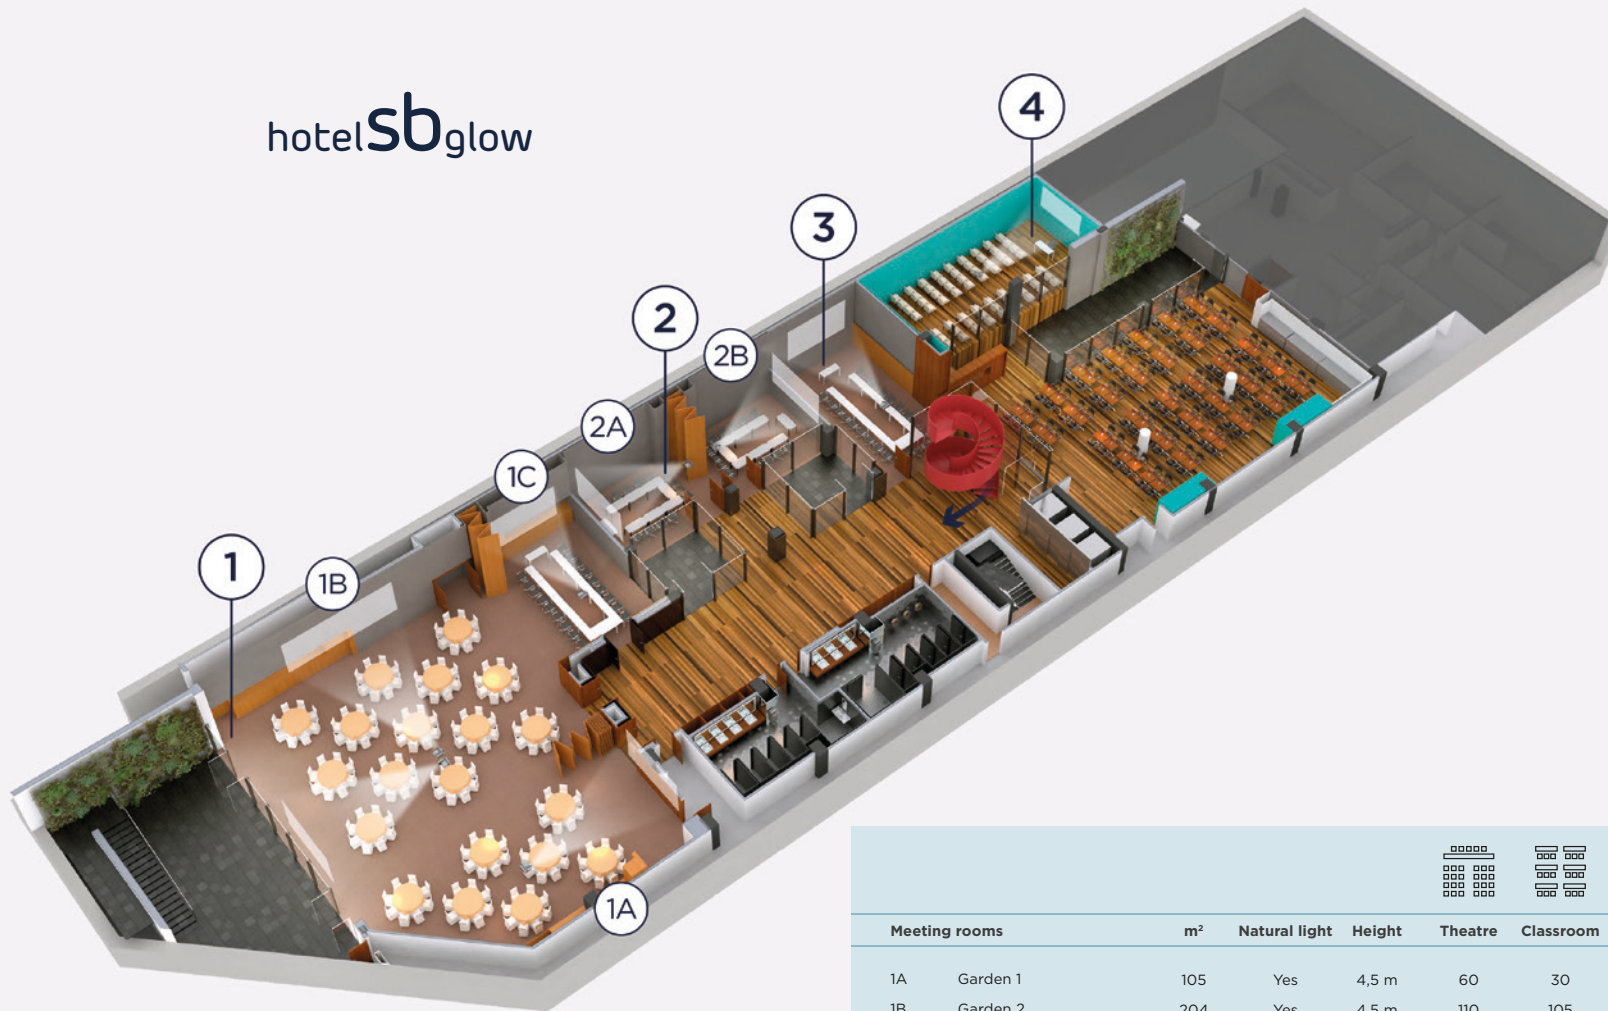

Hotel services

We welcome you to infinite experiences. Go up to the top to the Panoramic Food & Drink Pool - Voladís terrace or taste the Mediterranean in MUC Restaurant.

- Panoramic pool with solarium.
- Panoramic Food & Drink Pool - Voladís.
- Internet corner.
- Free Wi-Fi.
- Fitness centre.
- Sauna and hammam.
- MUC Restaurant with outdoor terrace.
- Private dining rooms.
- Buffet breakfast area with outdoor terrace.
- Ice dispenser on each floor.
- 24-hour video surveillance.
- Private garage with charging points for electric vehicles.
- Bicycle rental.
- Concierge service and luggage storage.
- Laundry and dry-cleaning service.
- Cardiac-protected hotel.

Meeting rooms

Think of an event. We have five rooms to make it unique.

- More than 500 m² for meetings, conventions, conferences and banquets.
- 7 meeting rooms with high versatility and functionality and individual air conditioning and heating.
- Cutting-edge technological equipment.
- Qualified staff assistance.

Meeting rooms		m ²	Natural light	Height	Theatre	Classroom	"U" Shape	Banquet	Cabaret	Cocktail
1A	Garden 1	105	Yes	4,5 m	60	30	21	40	28	40
1B	Garden 2	204	Yes	4,5 m	110	105	39	80	56	110 / 90*
1C	Garden 3	58	Yes	4,5 m	30	24	15	20	14	30
1	Garden (1+2+3)	367	Yes	4,5 m	200	155	60	140	98	200 / 180*
1A+1B	Garden (1+2)	309	Yes	4,5 m	170	135	60	120	84	170 / 150*
1B+1C	Garden (2+3)	262	Yes	4,5 m	140	130	54	100	70	140 / 120*
2A	Ground 1	35	Yes	4,5 m	18	15	9	10	7	-
2B	Ground 2	35	Yes	4,5 m	18	15	9	10	7	-
2	Ground (1+2)	70	Yes	4,5 m	40	30	18	30	28	-
3	Groove	58	Yes	4,5 m	30	24	15	20	14	-
4	Gap	70	Yes	2,5 m	40	30	18	30	28	-