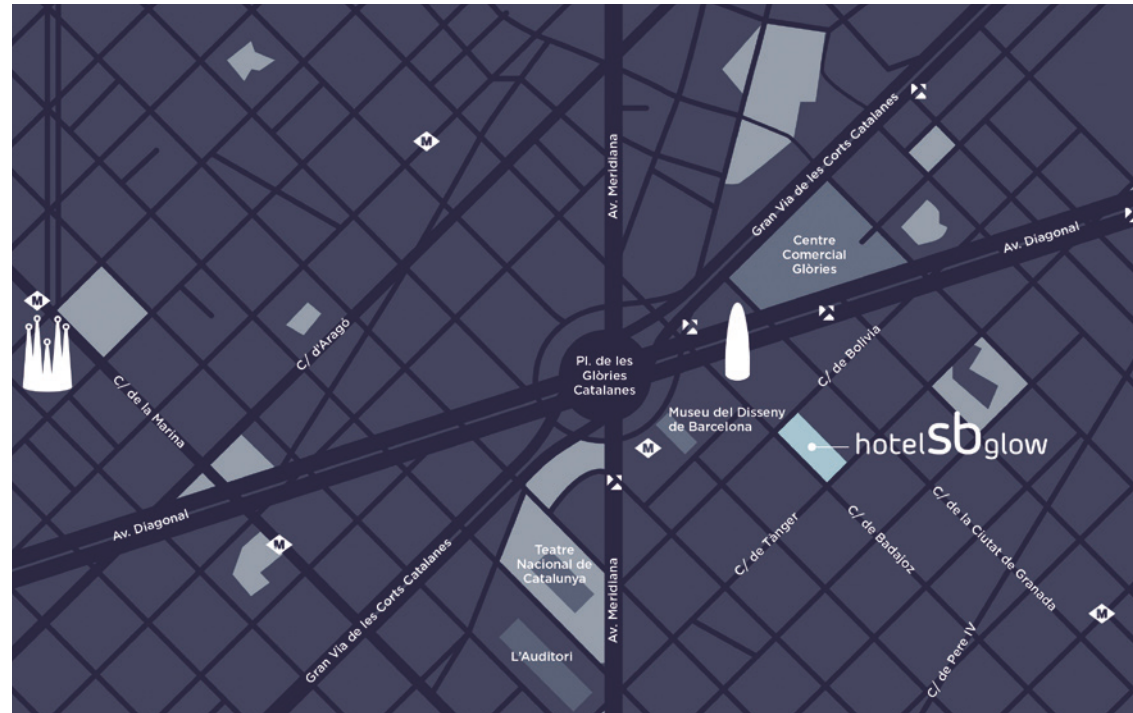

Location

C/ Badajoz, 148-154
08018 BARCELONA

- Metro - Line 1 Glòries.
- Bus: L92, L192 (Badajoz / Diagonal).
- Barcelona Airport at 18 km.
- Torre Agbar at 200 m.
- Disseny Hub Barcelona (Design Museum) at 300 m.
- Les Glòries shopping centre at 400 m.
- Els Encants flea market at 600 m.
- Teatre Nacional de Catalunya at 600 m.
- Sagrada Família at 1.2 km.
- Barcelona International Convention Centre (CCIB) at 2.77 km.
- Beach 2 km away.
- "Sightseeing bus" stop.
- Tram (to Fòrum area).

GPS Coordinates:

Latitude: 41.402223 - 41°24'08.0"N

Longitude: 2.191197 - 2°11'28.3"E

GDS information:

Amadeus UI BCNSBG

Galileo UI D9704

Sabre UI 315026

Worldspan UI BCNSB

Tourism Registry Number:

HB-004760

Contact:

Tel. (+34) 935 147 000

Fax (+34) 935 461 501

conventions.glow@sbhotels.es

hotelSBglow.com

For more details: